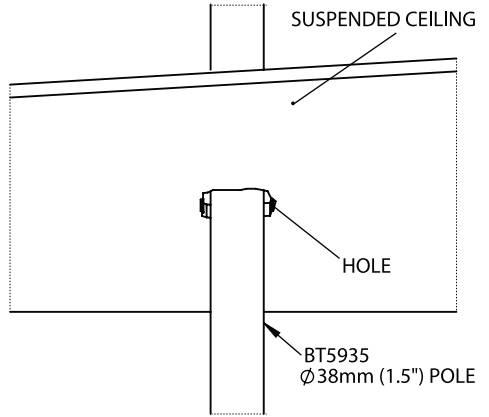

BT5953

FALSE CEILING TRIM

FOR USE WITH BT5935 Ø38MM (1.5") POLES

INSTALLATION INSTRUCTIONS

ITEM	DESCRIPTION	QTY
1	FALSE CEILING POLE RING (HALF)	2

BT5953

FALSE CEILING TRIM
FOR USE WITH
BT5935 Ø38MM (1.5") POLES

PRODUCT DIMENSIONS

TOP VIEW

FRONT VIEW

SIDE VIEW

INSTALLATION INSTRUCTIONS

CONTACT:

info@btechavmounts.com

©2022 B-Tech International Design & Manufacturing Ltd. All rights reserved.
B-Tech AV Mounts is a division of B-Tech International Design & Manufacturing Ltd.
B-Tech AV Mounts and the B-Tech logo are registered trade marks.
All other brands and product names are trademarks of their respective owners.
Photographs are for illustrative purposes only. E&OE.