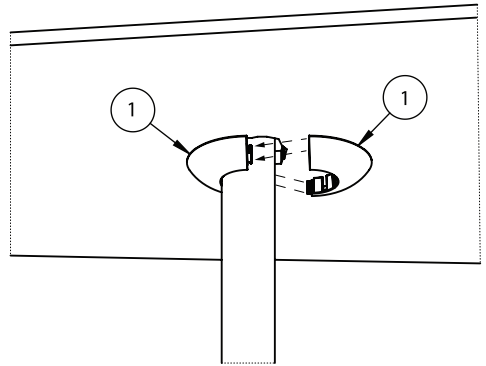

BT5953

FALSE CEILING TRIM

FOR USE WITH BT5935 Ø38MM (1.5") POLES

INSTALLATION INSTRUCTIONS

ITEM	DESCRIPTION	QTY
1	FALSE CEILING POLE RING (HALF)	2

BT5953

FALSE CEILING TRIM
FOR USE WITH
BT5935 Ø38MM (1.5") POLES

PRODUCT DIMENSIONS

TOP VIEW

FRONT VIEW

SIDE VIEW

INSTALLATION INSTRUCTIONS

CONTACT:

info@btechavmounts.com

©2022 B-Tech International Design & Manufacturing Ltd. All rights reserved.
B-Tech AV Mounts is a division of B-Tech International Design & Manufacturing Ltd.
B-Tech AV Mounts and the B-Tech logo are registered trade marks.
All other brands and product names are trademarks of their respective owners.
Photographs are for illustrative purposes only. E&OE.