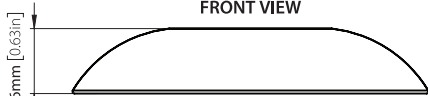

BT5953

FALSE CEILING TRIM
FOR USE WITH
BT5935 Ø38MM (1.5") POLES

PRODUCT DIMENSIONS

FRONT VIEW

INSTALLATION INSTRUCTIONS

CONTACT:

info@btechavmounts.com

©2022 B-Tech International Design & Manufacturing Ltd. All rights reserved.
B-Tech AV Mounts is a division of B-Tech International Design & Manufacturing Ltd.
B-Tech AV Mounts and the B-Tech logo are registered trade marks.
All other brands and product names are trademarks of their respective owners.
Photographs are for illustrative purposes only. E&OE.

AMA-BT5953-V1-0422-132 MADE IN THE P.R.C.