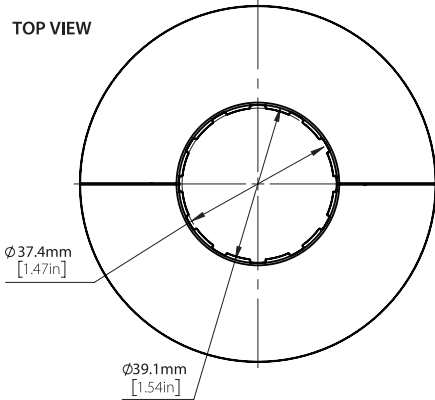

BT5953

FALSE CEILING TRIM
FOR USE WITH
BT5935 Ø38MM (1.5") POLES

PRODUCT DIMENSIONS

TOP VIEW